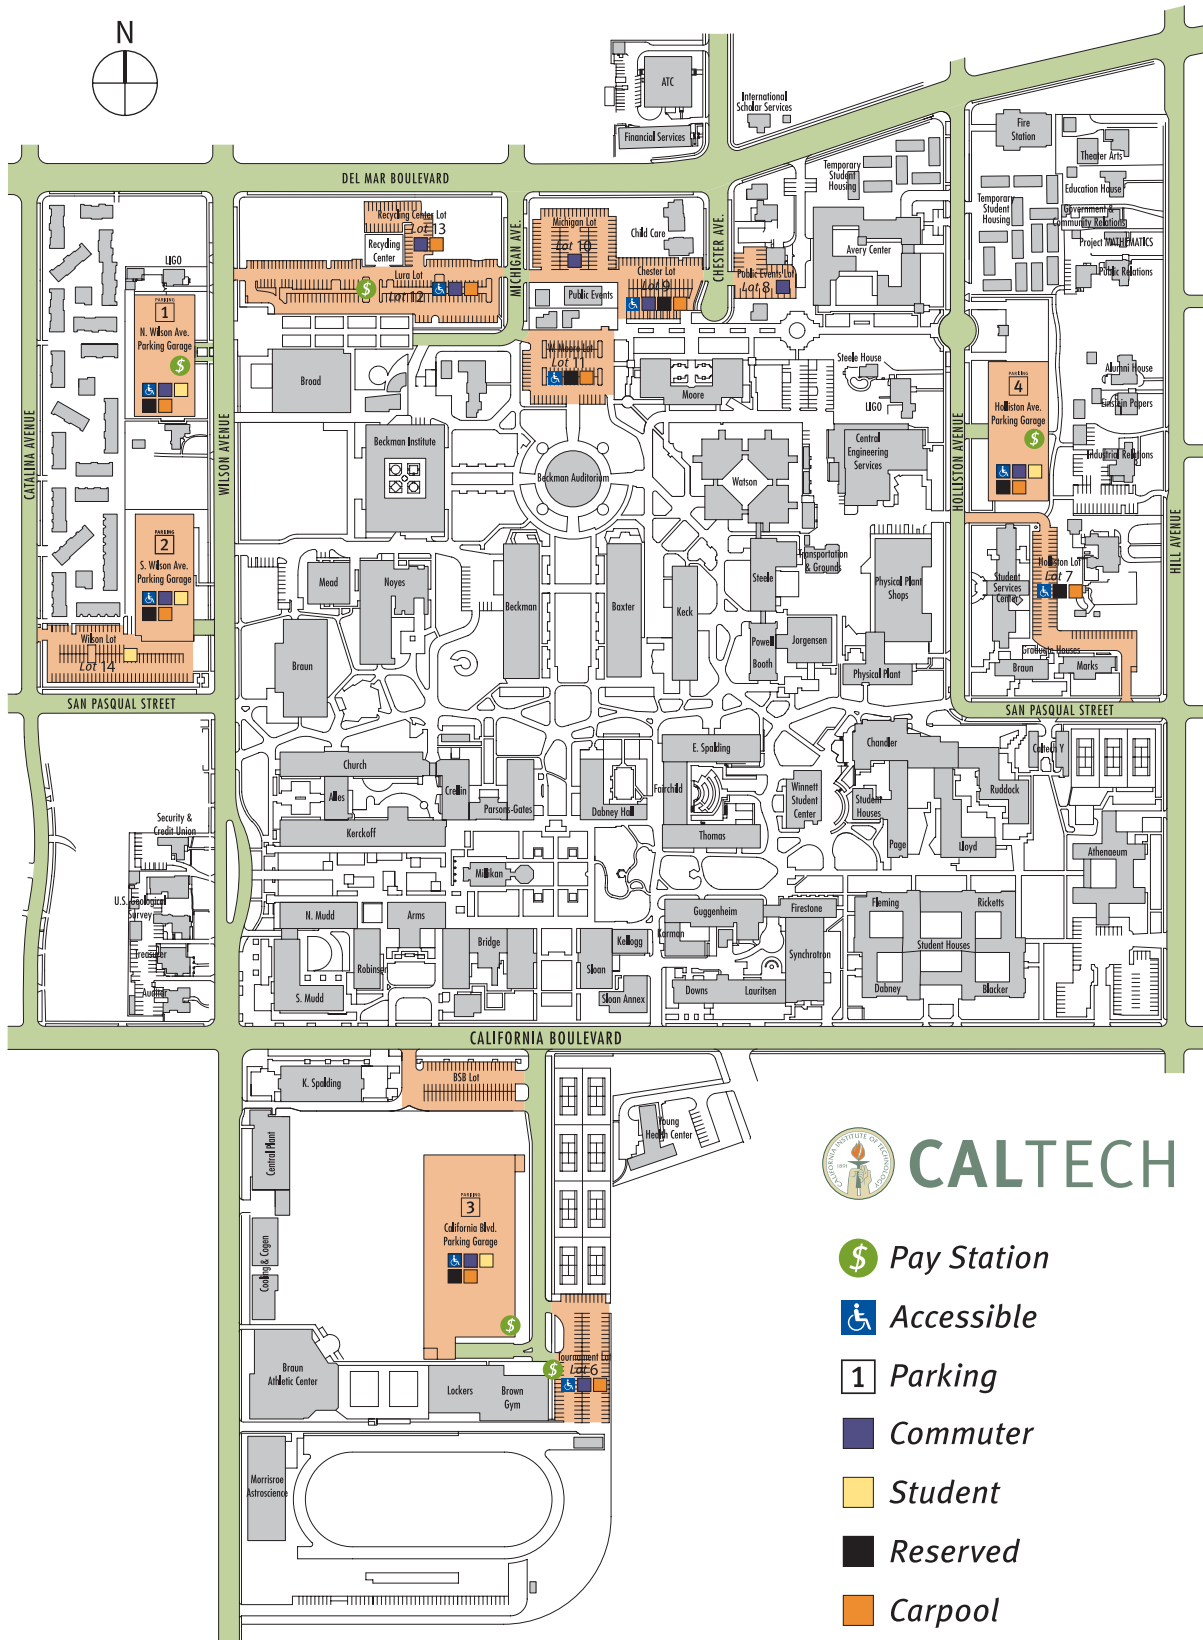

Campus Map

CALTECH

-  Pay Station
-  Accessible
-  Parking
-  Commuter
-  Student
-  Reserved
-  Carpool